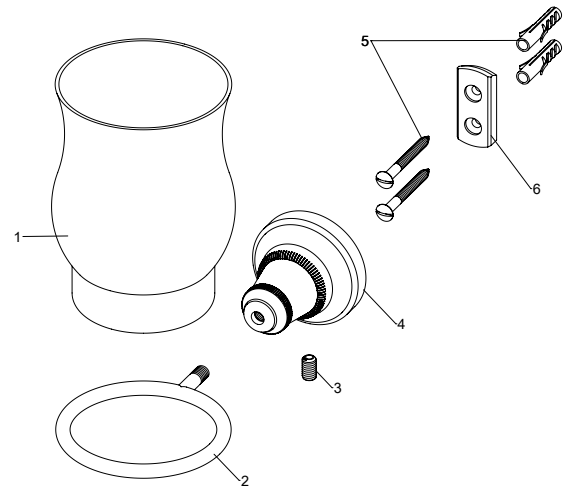

Retro

Innovation since 1935

6220.11.01

Porte-verre
Glashouder
Glass holder

RA0.V01