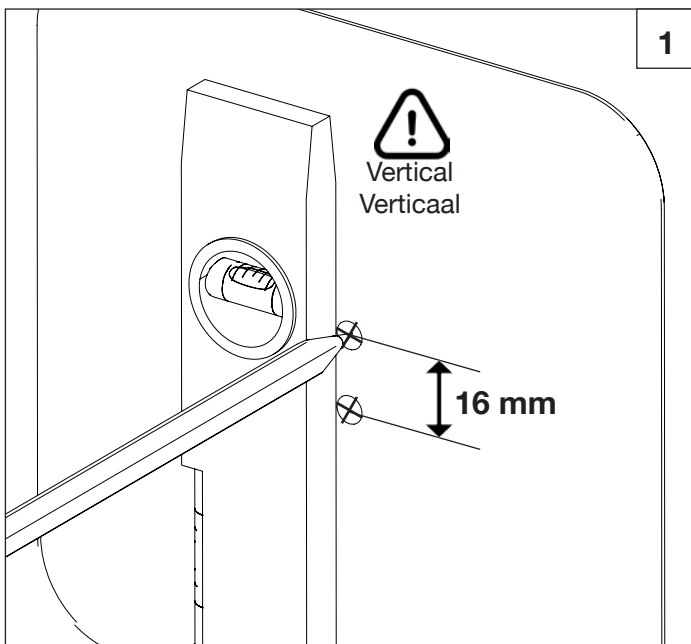

Retro

Innovation since 1935

6220.11.01

Porte-verre
Glashouder
Glass holder

RA0.V01