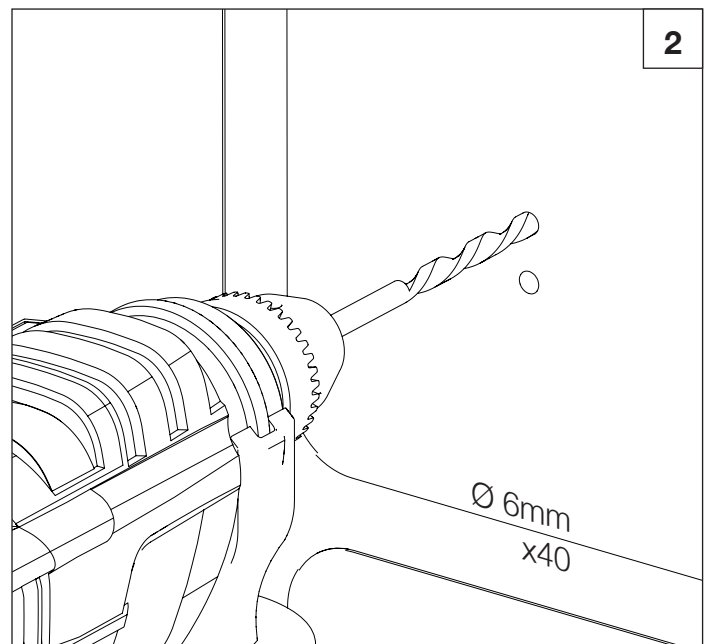

Retro

Innovation since 1935

6220.11.01

Porte-verre
Glashouder
Glass holder

RA0.V01